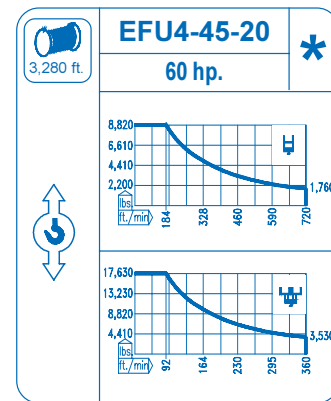

Tensión de alimentación	400 V
Operating voltage	3 ph
Tension de service	50 Hz
Betriebsspannung	

Optional	*
Optional	
En option	
Kaufoption	

LINDEN COMANSA

Construcciones Metálicas COMANSA S. A.

Tel.: (34) 948 335 020
Fax: (34) 948 330 810
e-mail: info@comansa.com
www.comansa.com

Polígono Urbizkain
E-31620 HUARTE-PAMPLONA.- SPAIN

DS.0840.06	10/08	11 LC 160	17,640 lbs.