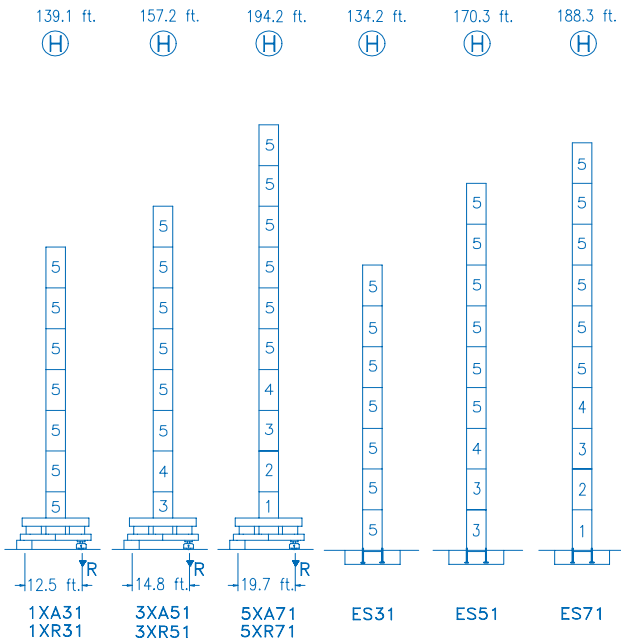

R. máx.	En servicio	1XR31 .... 164,460 lbs.
	In operation	3XR51 .... 157,630 lbs.
	En service	5XR71 .... 154,100 lbs.
	In Betrieb	

R. máx.	Fuera de servicio	1XR31 ..... 187,390 lbs.
	Out of service	3XR51 ..... 206,570 lbs.
	Hors service	5XR71 ..... 245,150 lbs.
	Ausser Betrieb	

CFU-4.0

5.4 hp.

0 ↻ 295 ft./min

GR-7.5

2 x 55 ft.lbs.

0 ↻ 0.7 rpm

TS2-5.5 **TRA-7.5**

2x40 ft.lbs. 2x55 ft.lbs.

0 ↻ 65 ft./min

1XR31 **5XR 71**
3XR51

TRA-7.5VC

2x55 ft.lbs.

0 ↻ 65 ft./min

5XR71